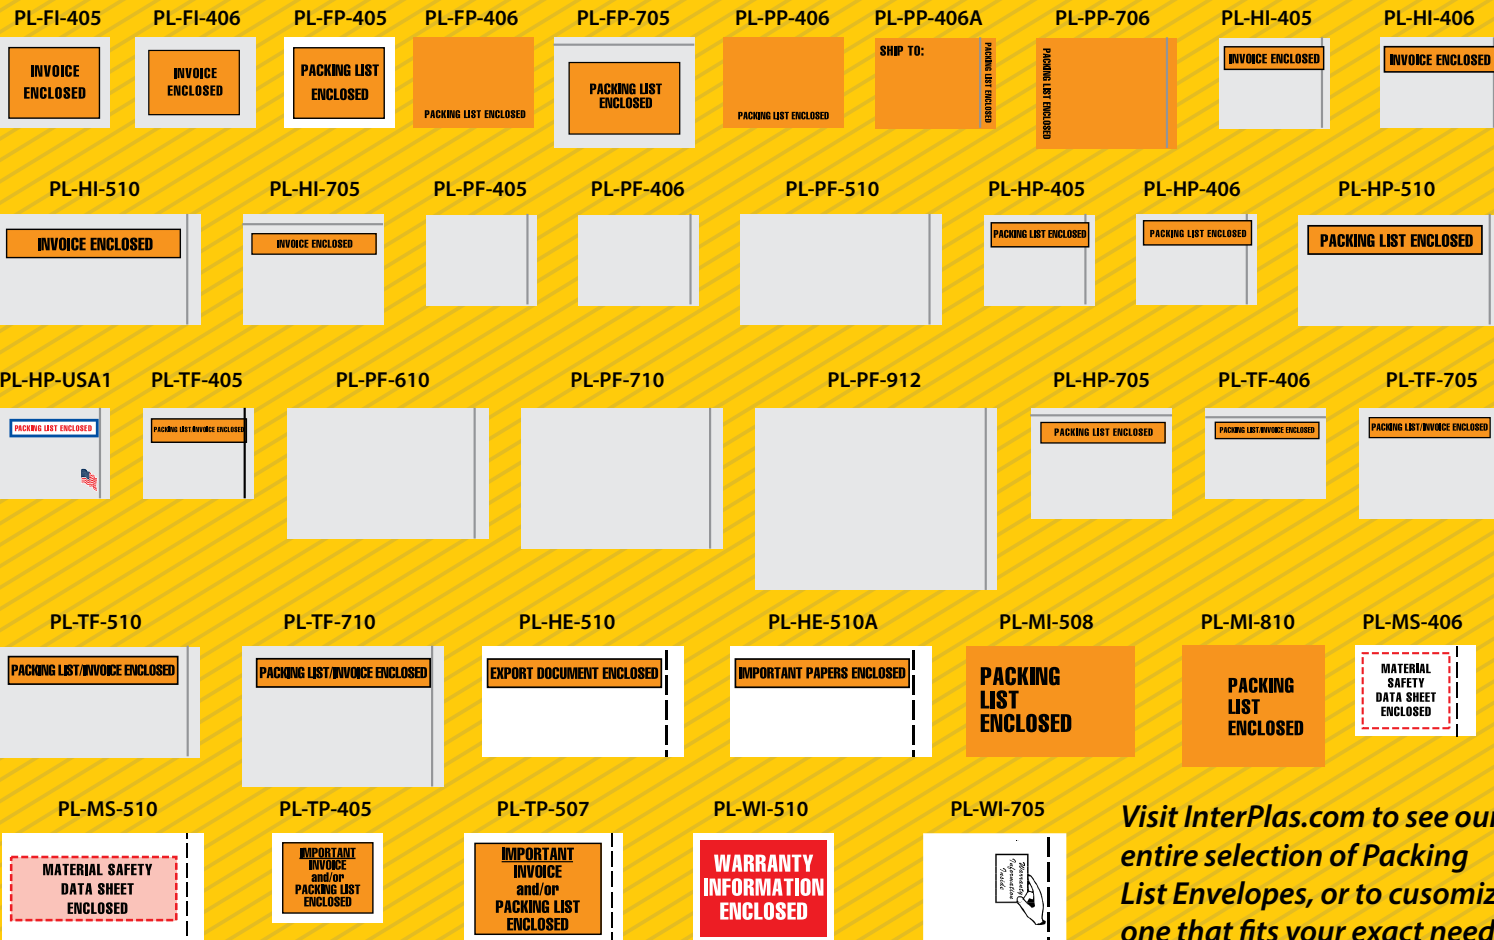

Visit InterPlas.com to see our entire selection of Packing List Envelopes, or to customize one that fits your exact need.

shop online **InterPlas.com** or call **1.800.820.4722**

International Plastics: A Half Century of Flexible Packaging Excellence! We'll Win You With Price and Keep You With Service!