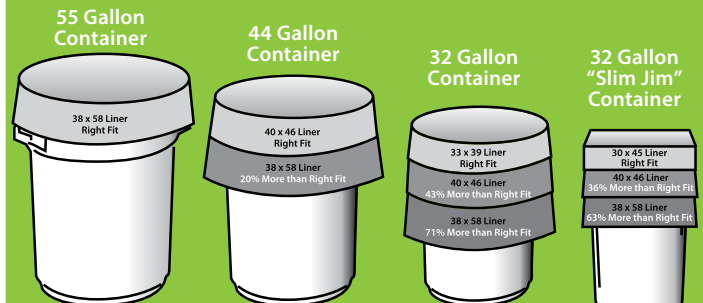

Get the "Right Fit" for Your Can Liner

Based on average weight per bag for Super Tuf products