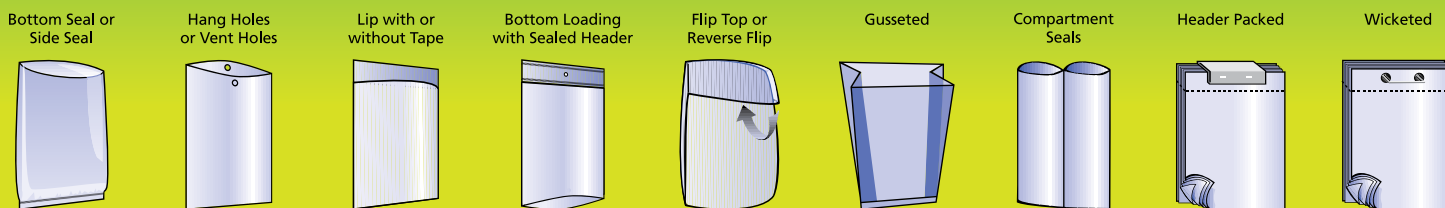

Common styles of Poly Bags we offer...

Call us today at 800.820.4722 to start customizing your perfect poly bag.